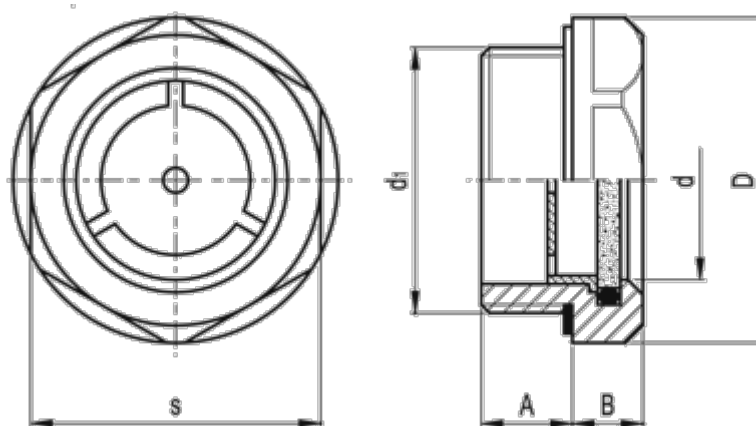

Data Sheet

Article number: 20672526

Description: E+G Oil level indicator
GN 743.3-14-G1/2-A

Measures

A = 8.5

B = 7.5

D = 26

d = 14

d1 = G 1/2

s = 23